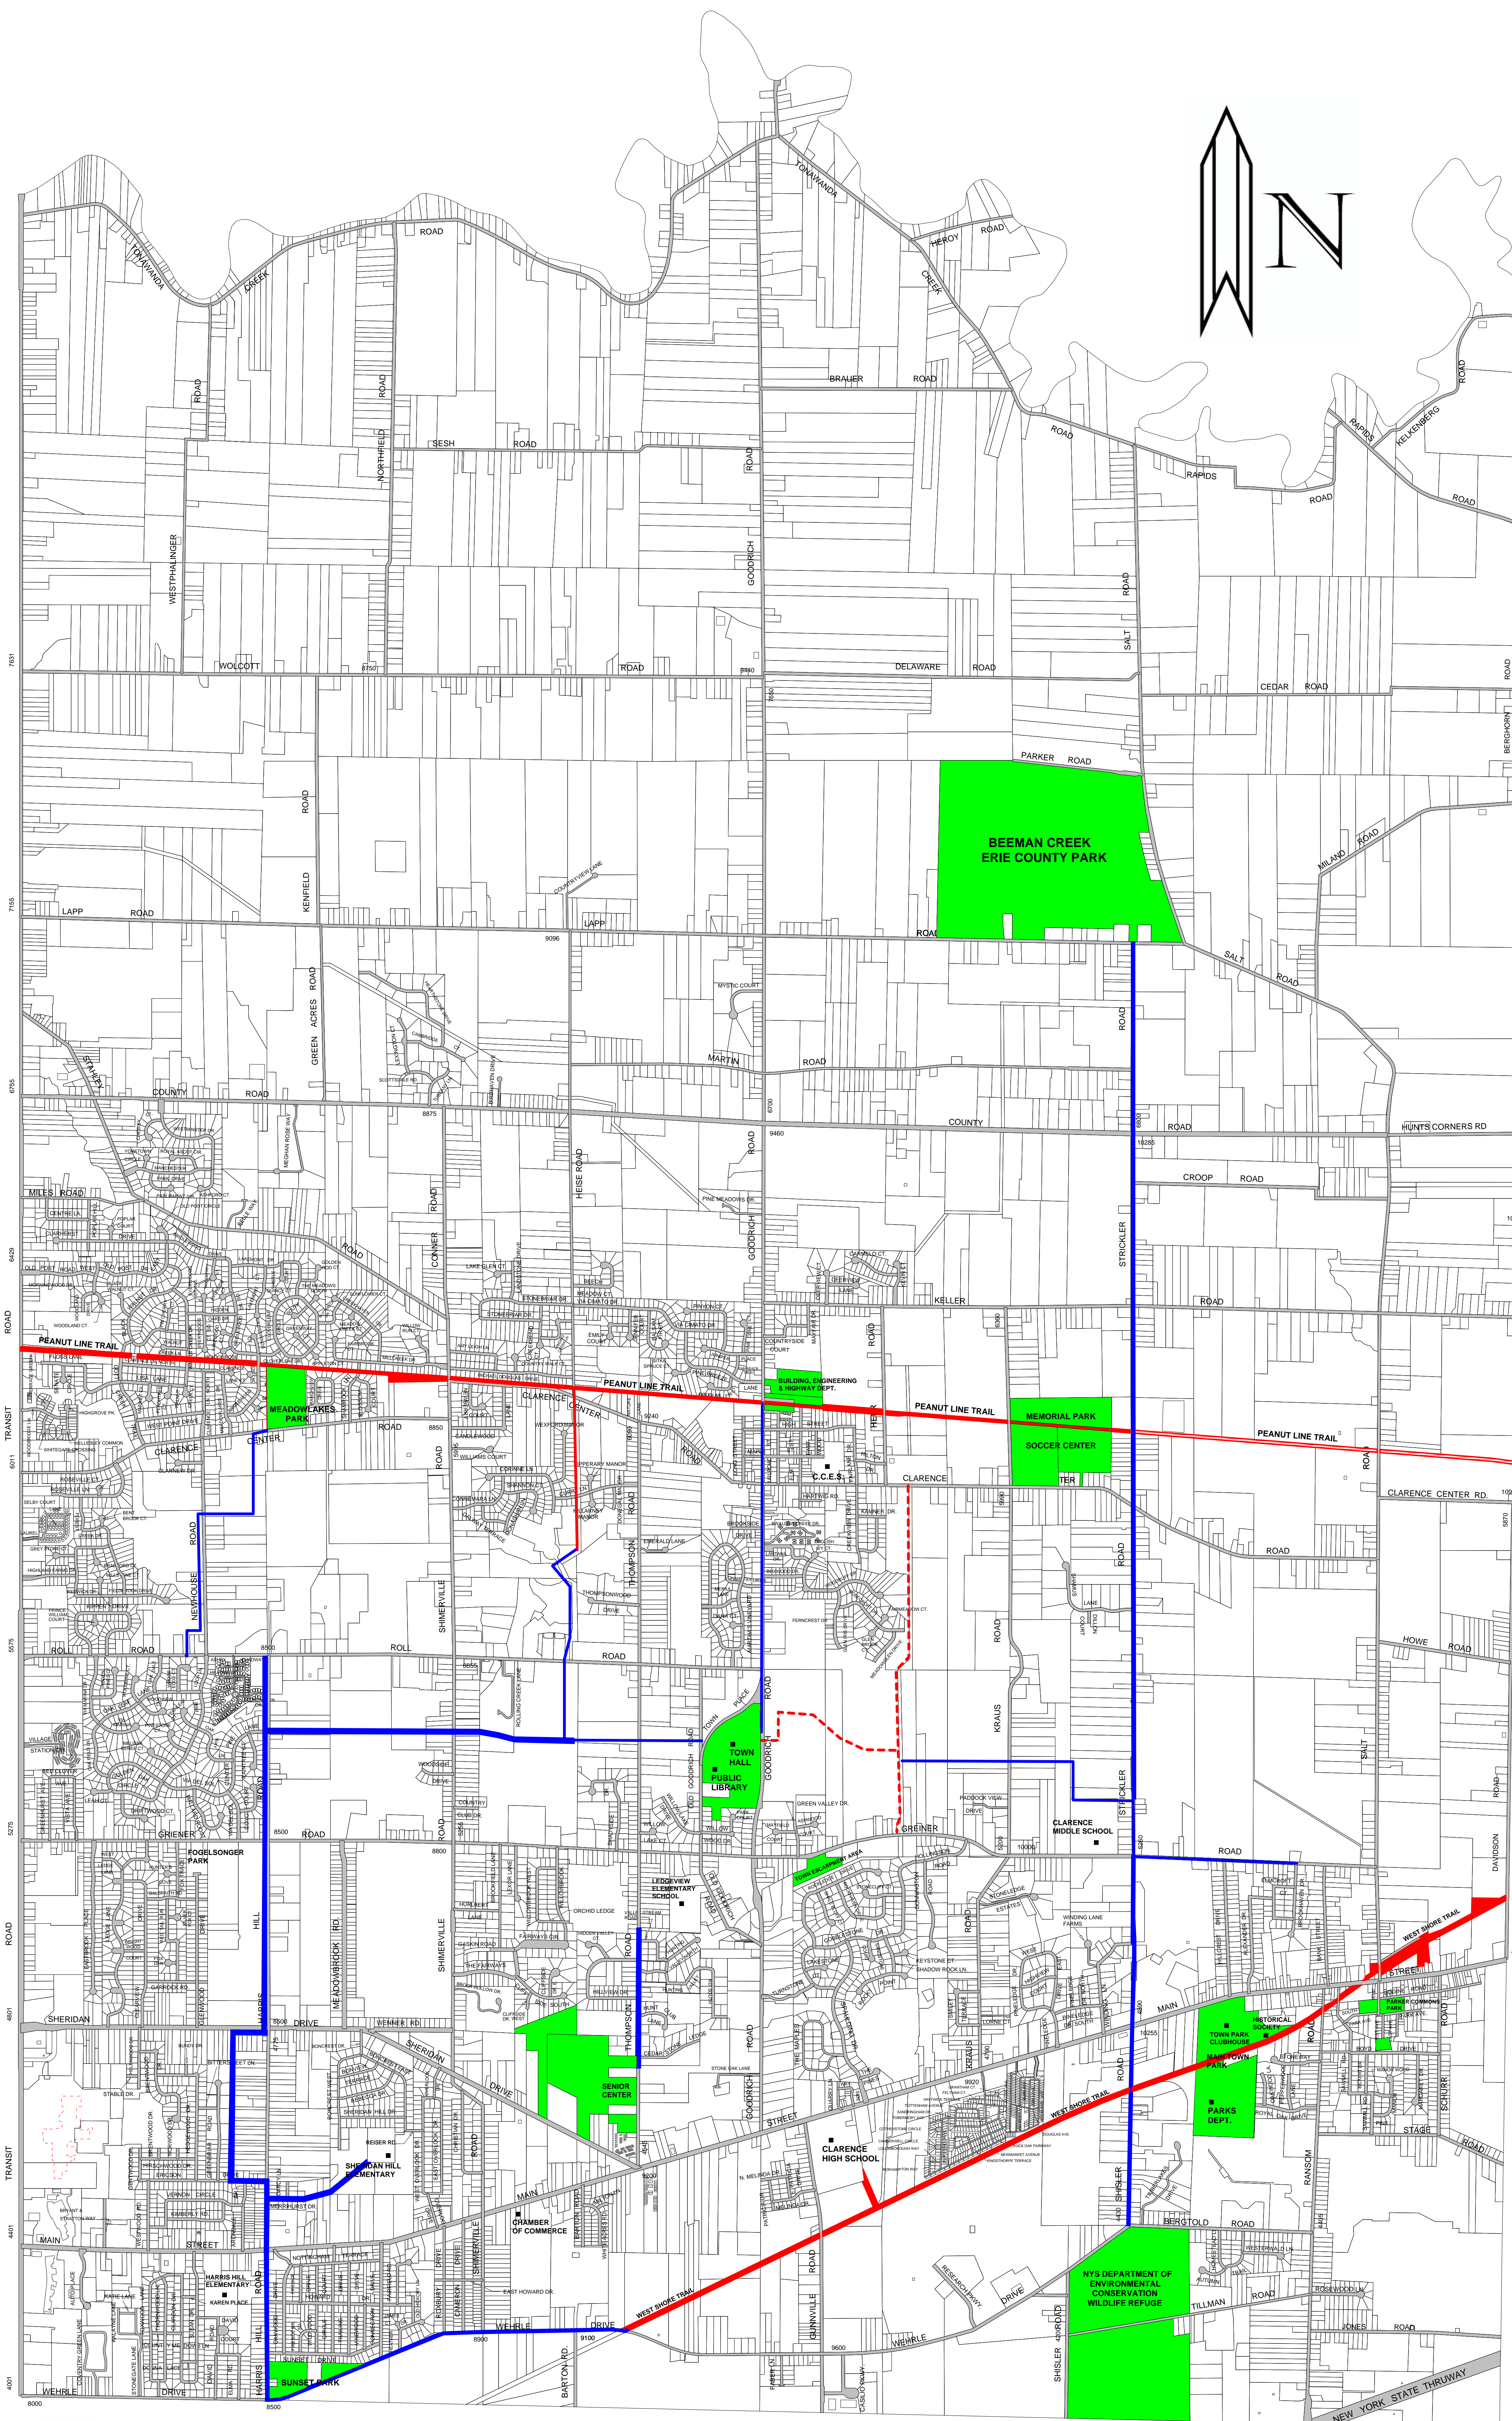

TOWN OF CLARENCE

ERIE COUNTY NEW YORK

BIKE PATH MAP
JANUARY 2010

-  Public Park
-  Existing Path
-  Proposed Path
-  Path Currently Under Construction