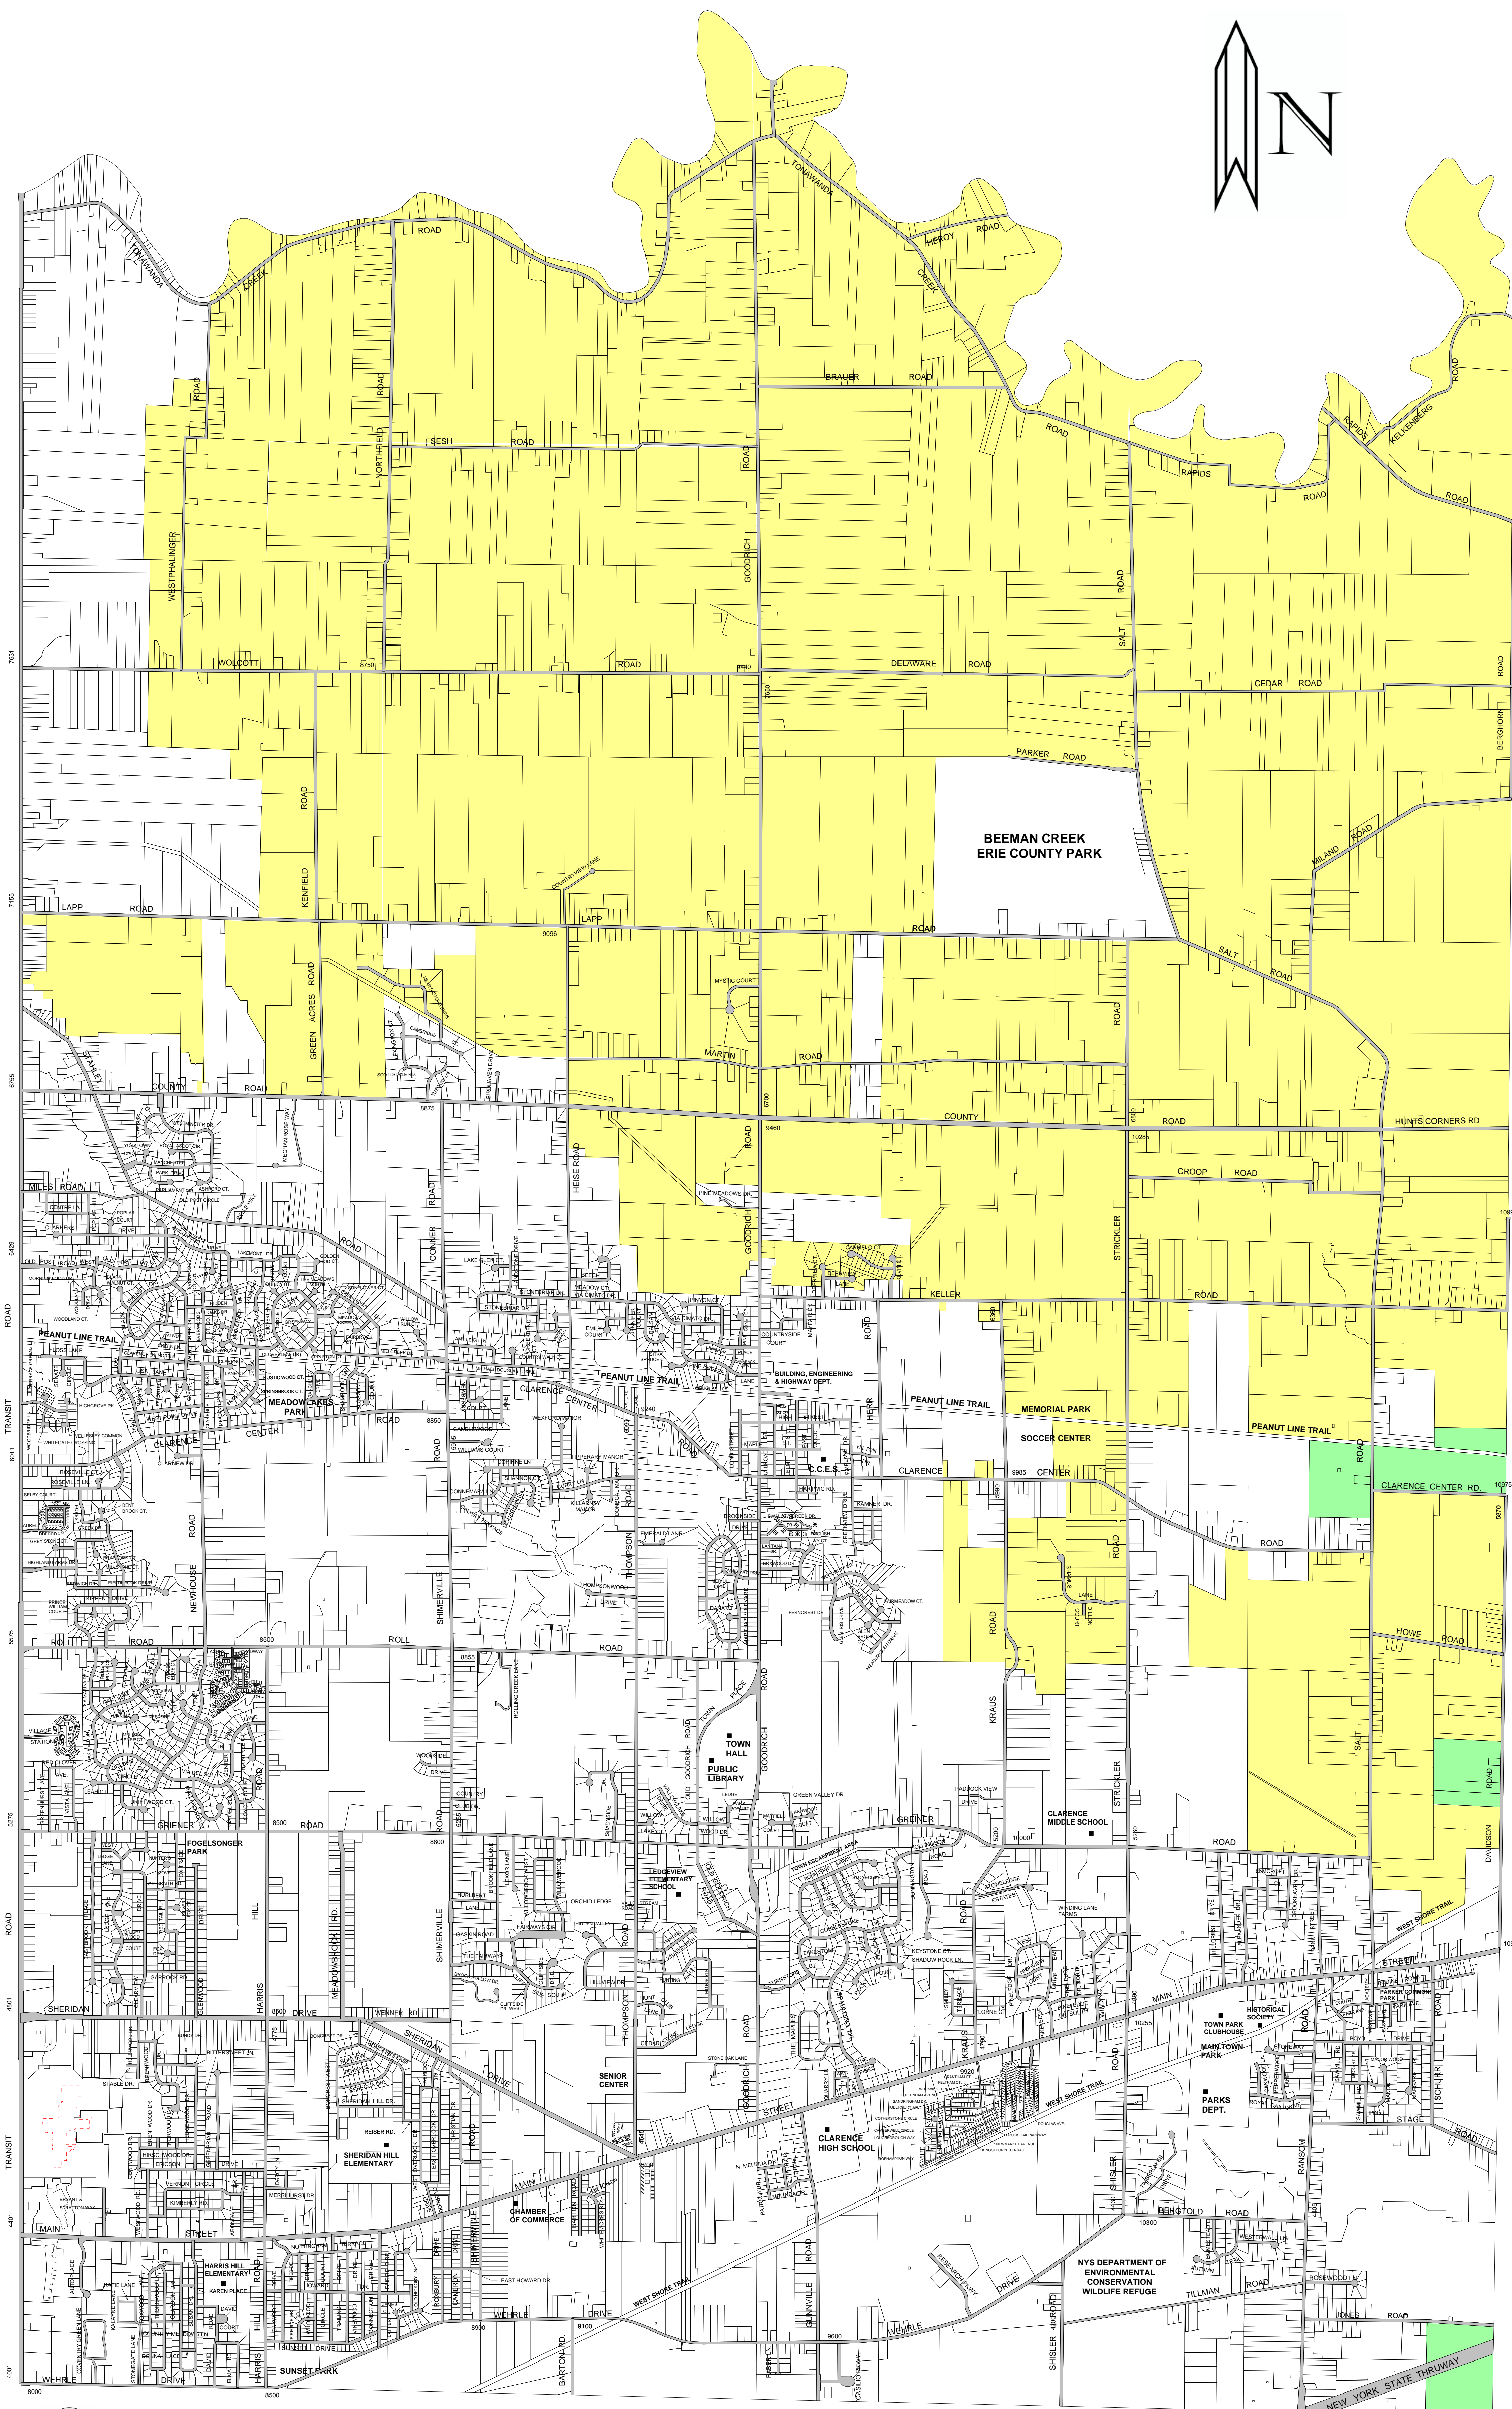

# TOWN OF CLARENCE

ERIE COUNTY NEW YORK

AGRICULTURAL DISTRICTS MAP  
JANUARY 2010

## AGRICULTURAL DISTRICTS

 - #14 Clarence-Newstead

 - #1 Alden-Newstead