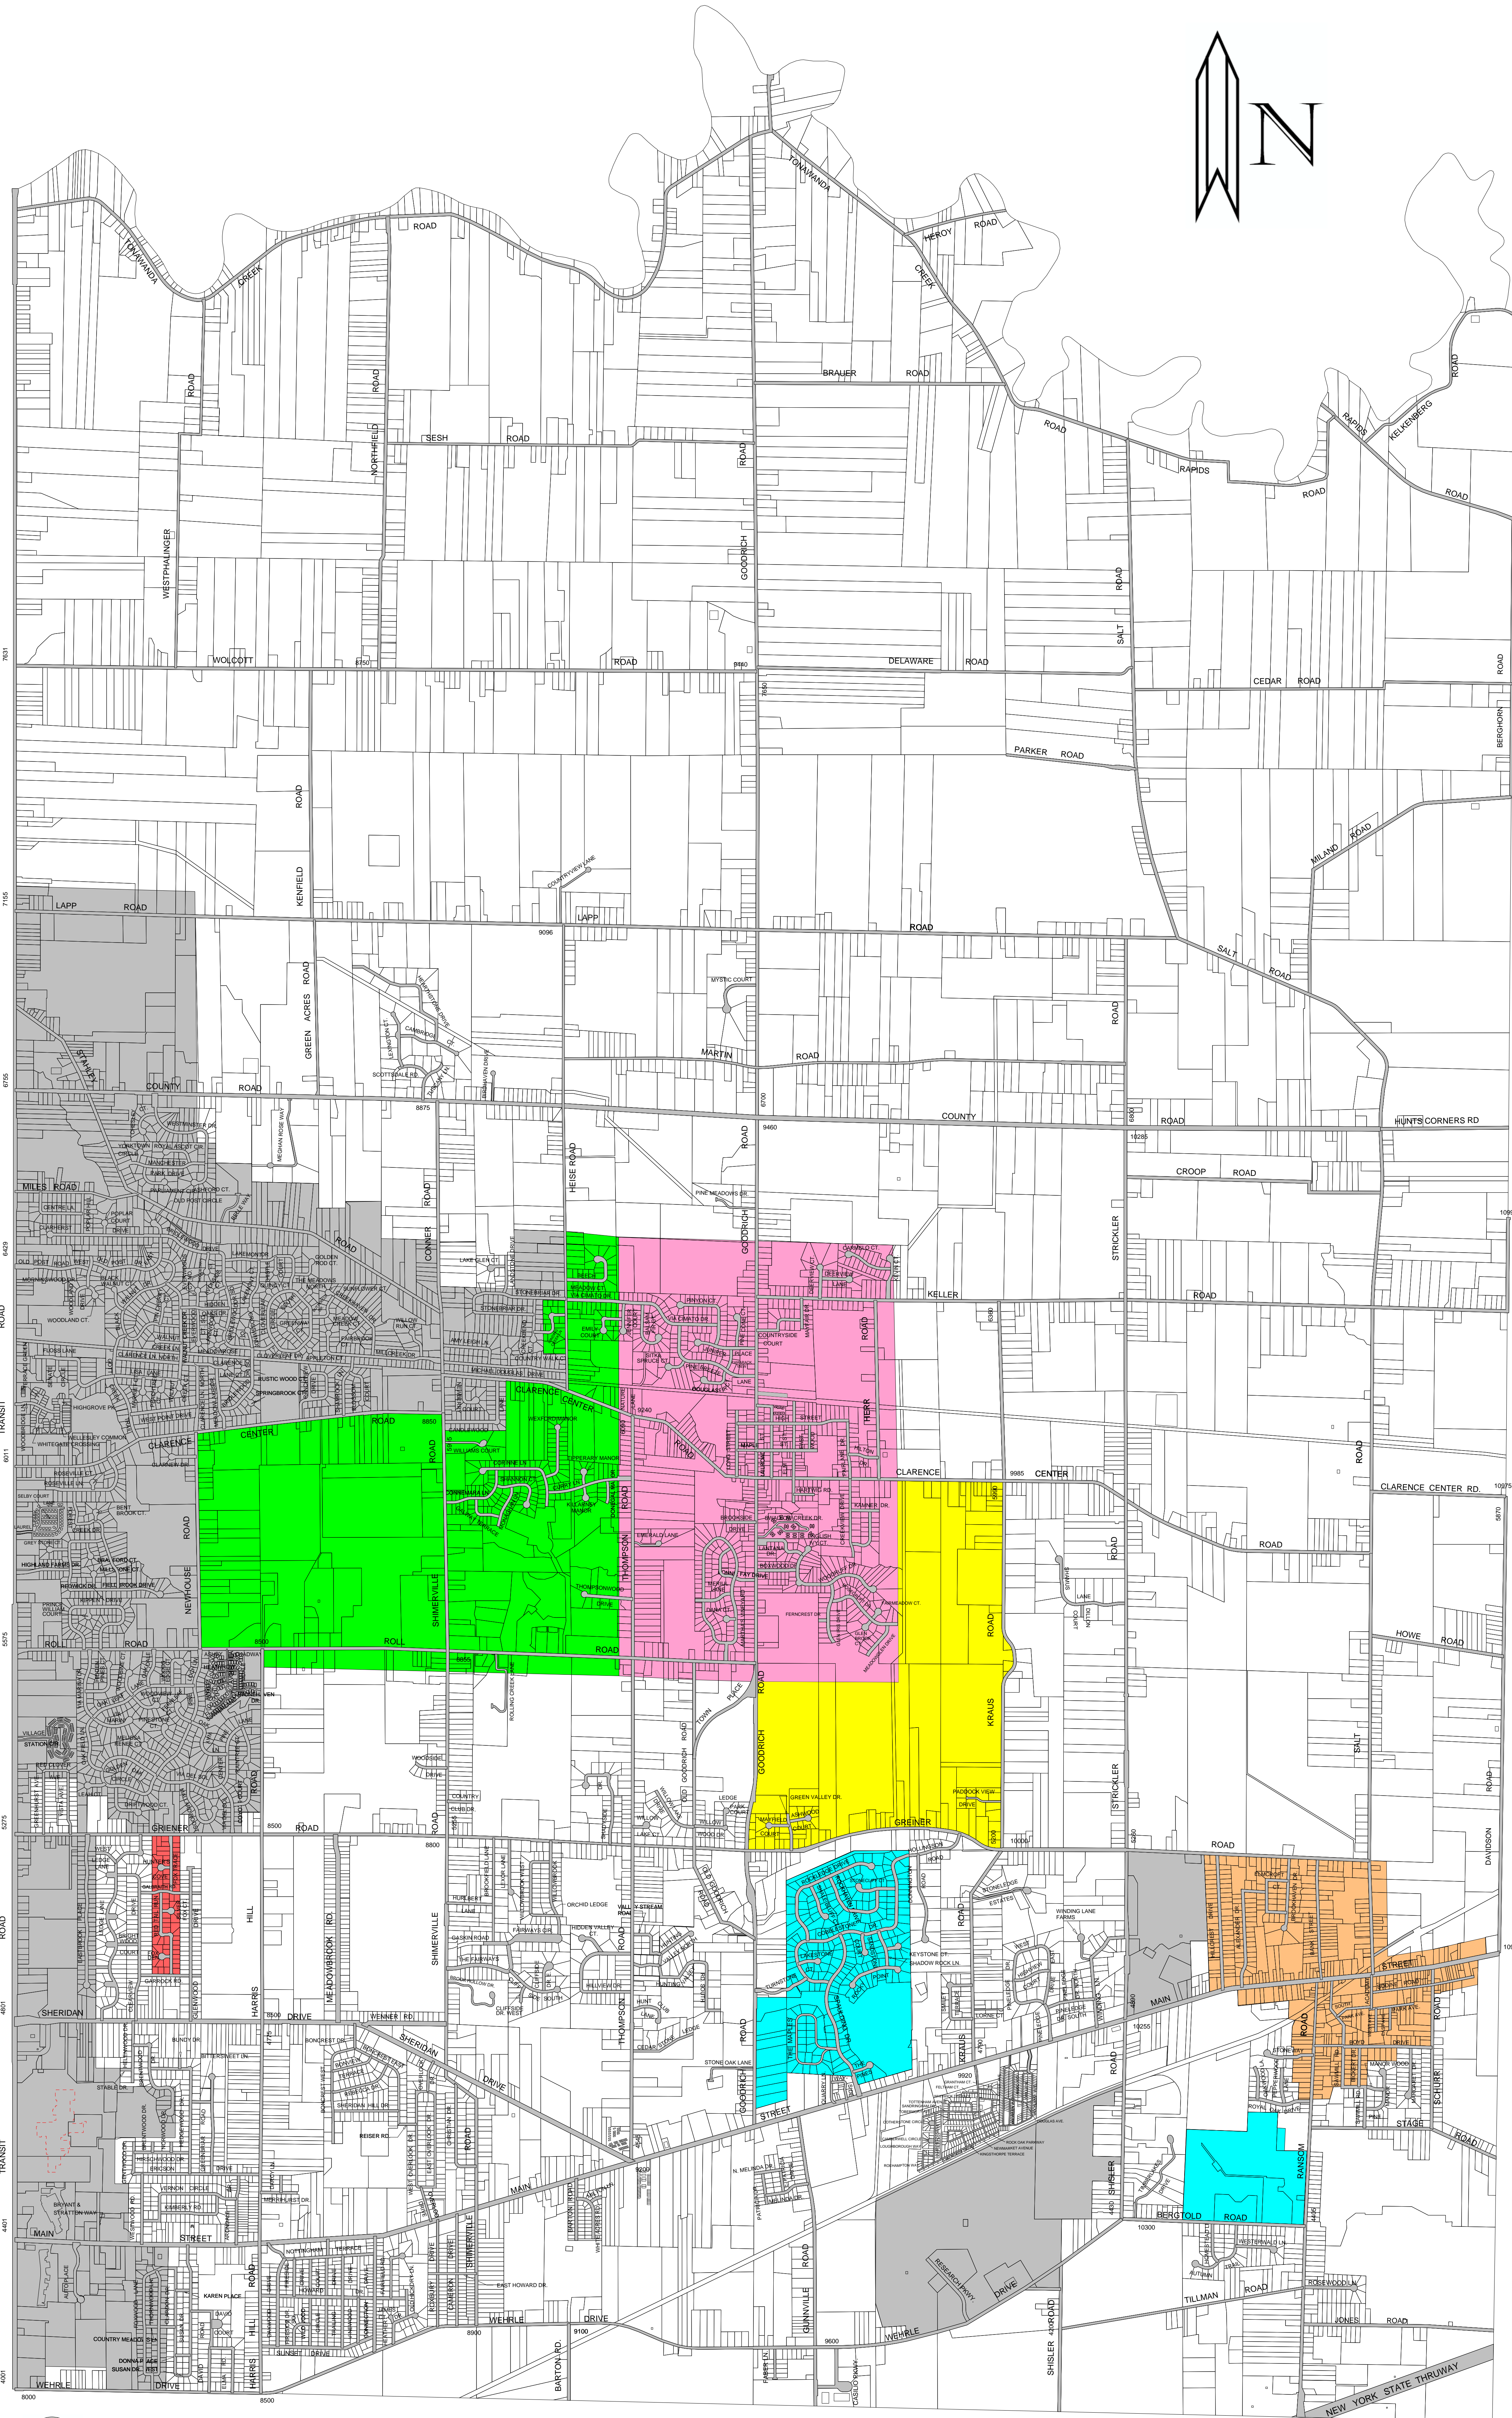

TOWN OF CLARENCE

ERIE COUNTY NEW YORK

SEWER DISTRICTS MAP
JANUARY 2010

- Package Plant
- Clarence District 2
- Clarence District 4
- Clarence District 6
- Clarence District 7
- Clarence District 9
- Erie County Sewer Dist. No. 5