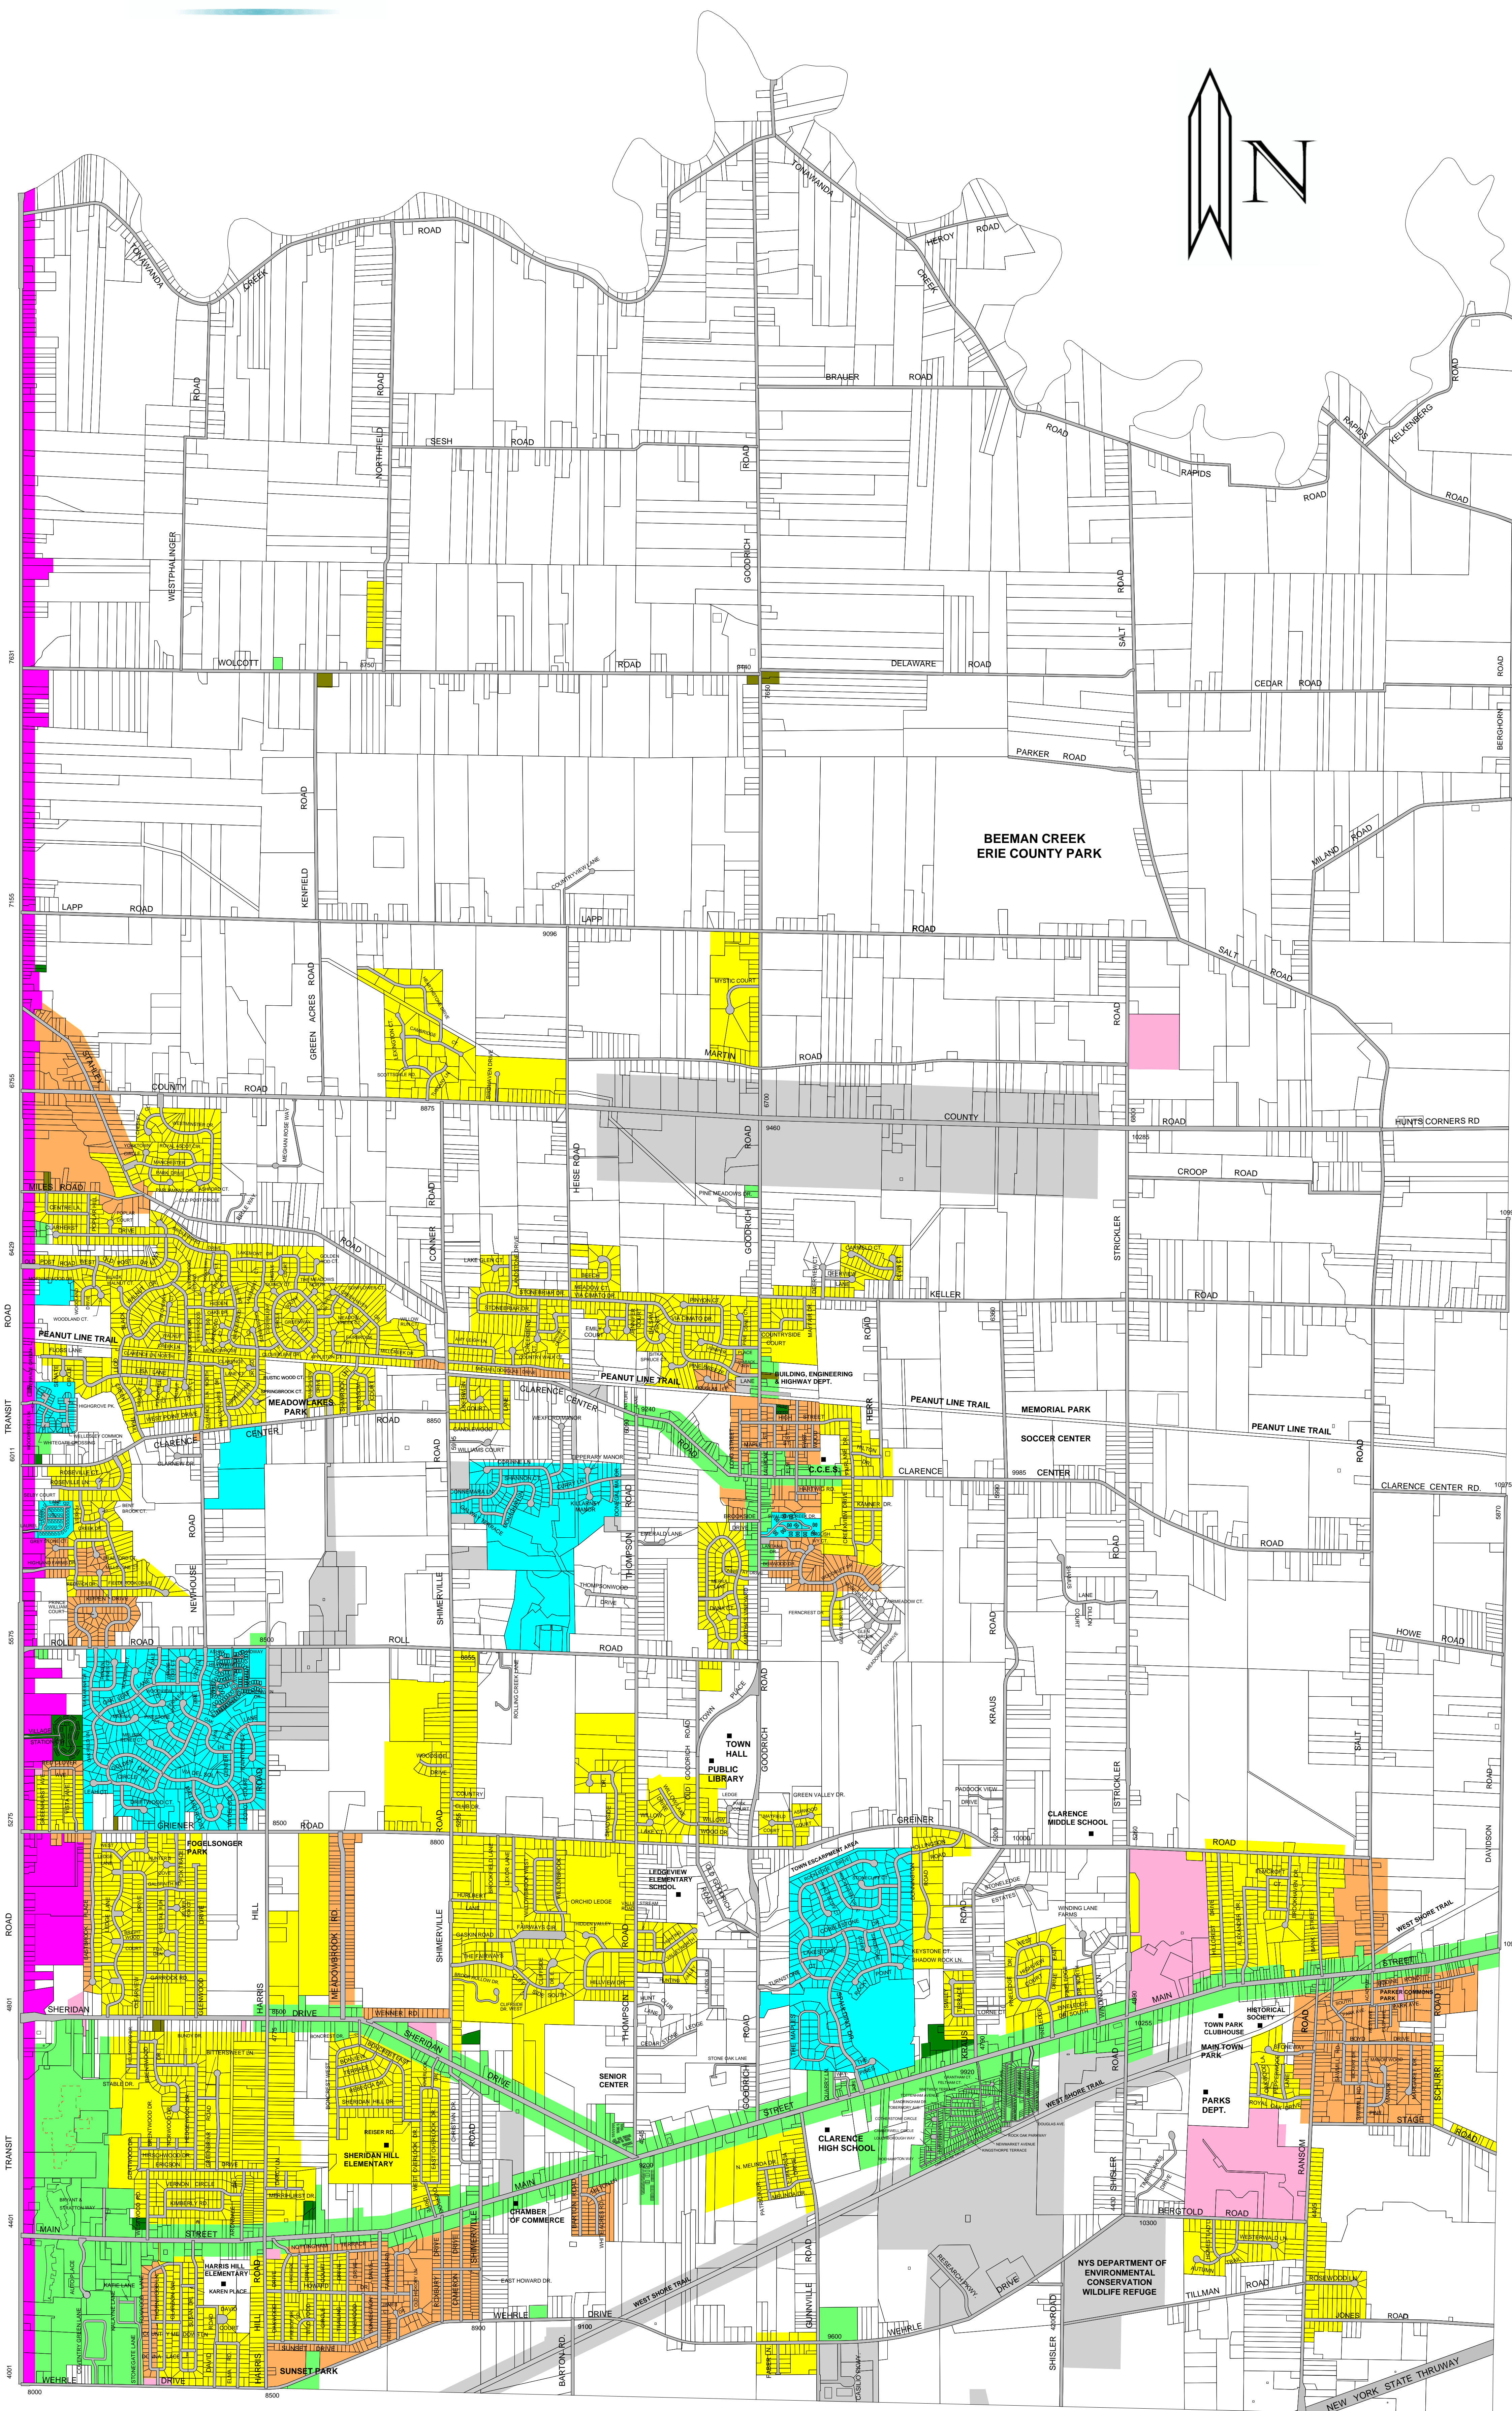

TOWN OF CLARENCE

ERIE COUNTY NEW YORK

YEAR 2000 ZONING MAP
JANUARY 2010

ZONING

- Agricultural
- Commercial
- Industrial
- Major Arterial
- Multiple Family
- Neighborhood Bus.
- PURD
- Residential-A
- Residential-B
- Restricted Bus.