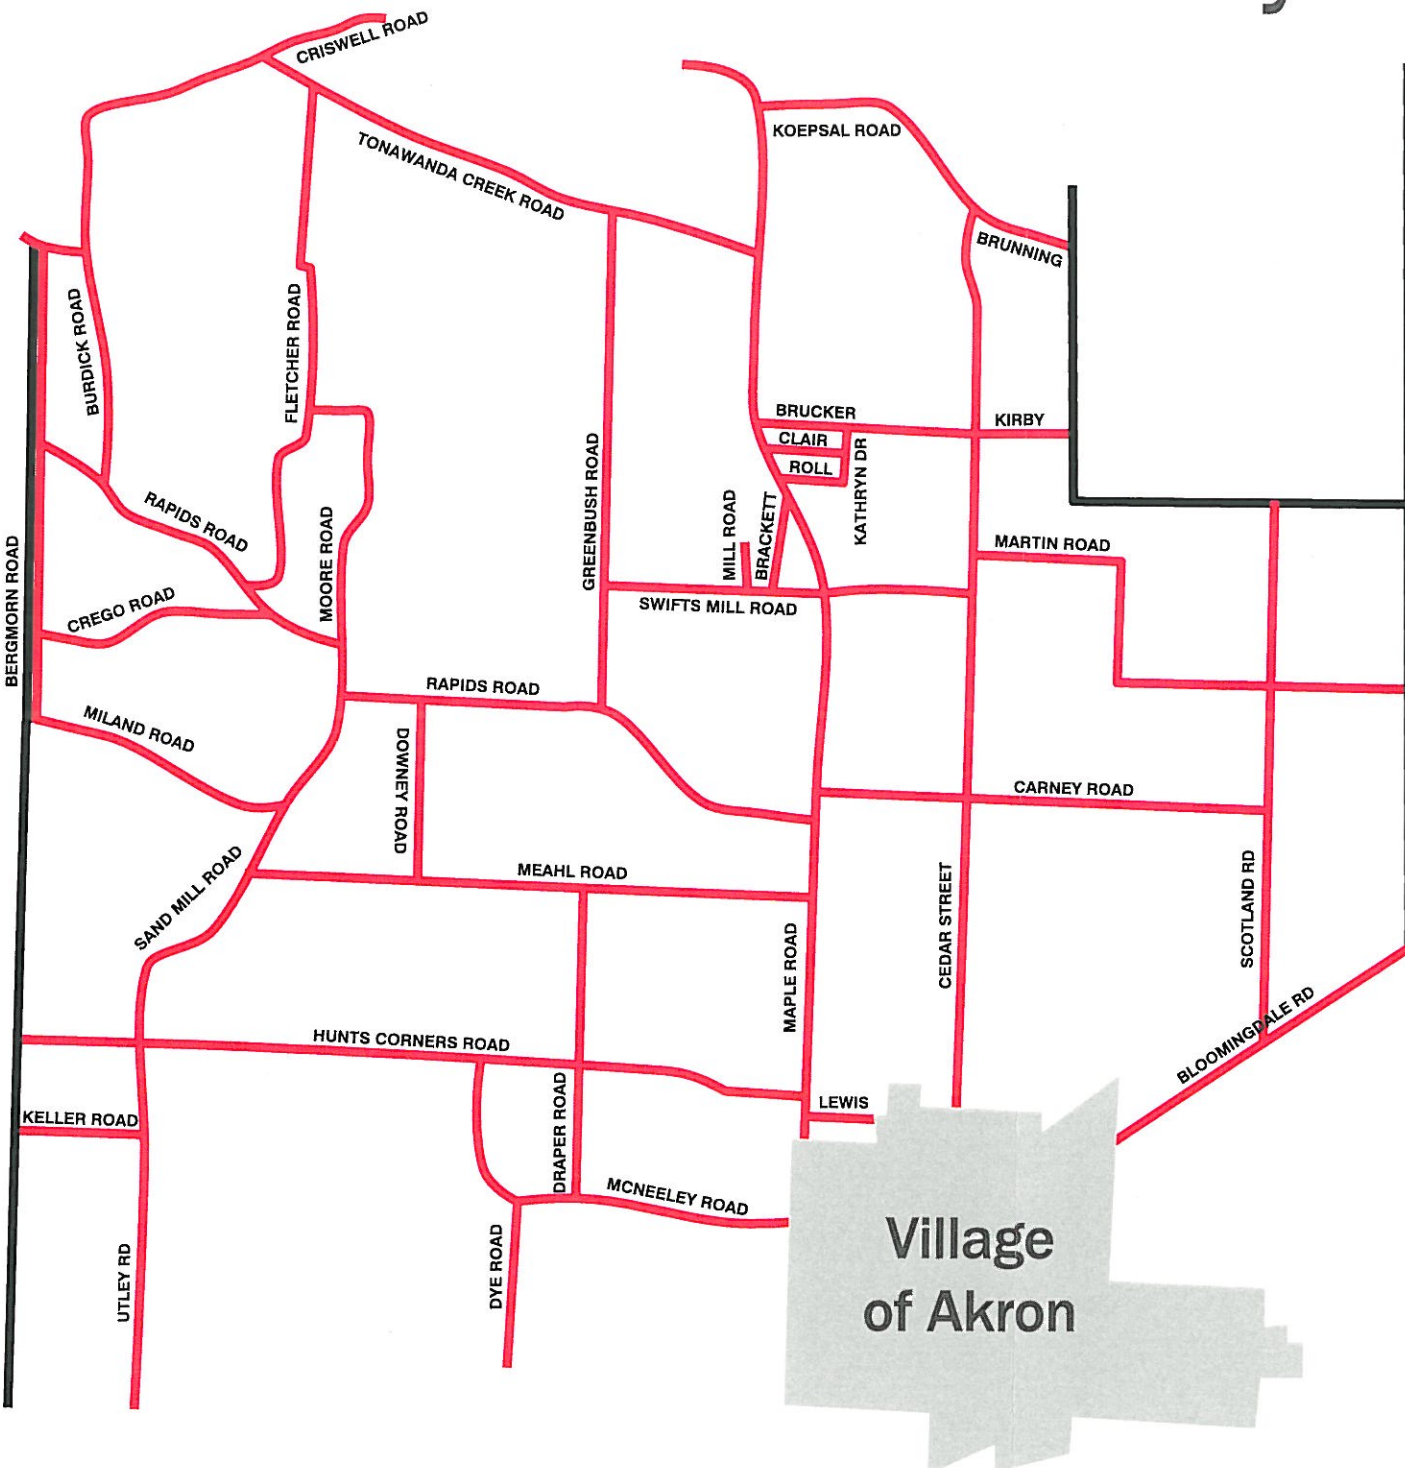

Town of Newstead Recycling Collection

Please use this map & color coded calendar found in this newsletter to determine your recycling collection week.

If you live on a red coded street you are an **A Week** recycler. If you live on a blue coded street you are a **B Week** recycler.

 **A Week**

Please Note That Trash will Continue to be Picked Up Every Week on Friday

Every other week recycling will start on Friday Jan. 18th. This week will be an **A Week** for recycling collection. **B Week** collection will start on Jan. 25th.